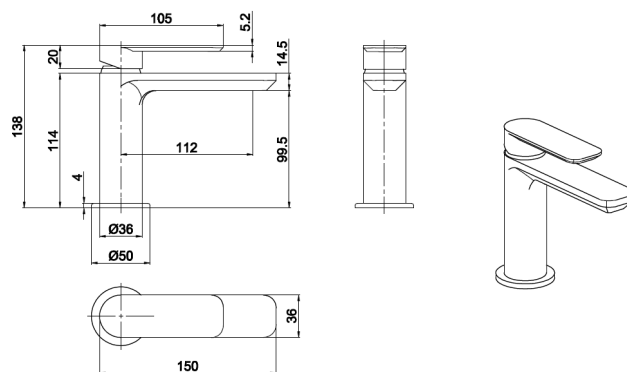

Highlife Rona Matt Black Basin Mixer 12413B

FEATURES

- Single Lever handle for easy control of desired water flow and temperature
- 40mm Ceramic cartridge for long lasting and smooth operation
- Push Button Waste Fittings Included
- Supplied with fixing kit and 2x M10 flexi tails
- Suitable for 1 tap hole deck mount
- UK Standard fitting - 1/2" BSP

TECHNICAL DRAWING

COLOUR/FINISH

Matt Black

SPECIFICATIONS

Width	50
Height	140
Depth	150
Product Range	Rona
Material	Brass

FLOW RATES

Pressure (Bar)	0.5	1.0	2.0	3.0	4.0	5.0
Flow (L/Min)	5.7	7.2	11.1	12.5	14.4	16.1