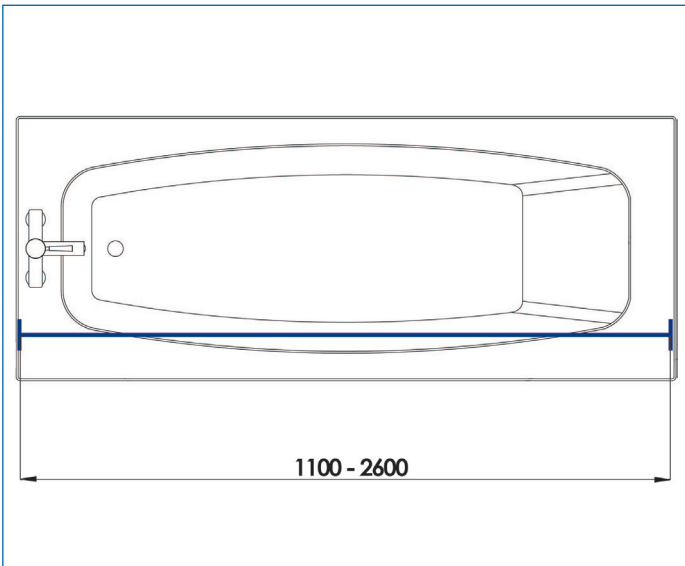

GUARANTEE

Consumer Statutory Rights Apply

Tel: +44 (0) 1264 365881
Fax: +44 (0) 1264 356437
Email: info@croydex.co.uk
Web: www.croydex.com

Printed material, designs and packaging are protected by copyright and design right.

Date Created:14/07/17 | REV 002