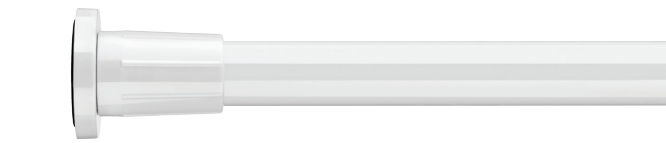

AD102000 & AD102022 8'6" SELF SUPPORTING TELESCOPIC ROD

ILLUSTRATED

AD102000 8'6" Self Supporting Telescopic Rod (Chrome)

CONFIGURATIONS

AD102022 8'6" Self Supporting Telescopic Rod (White)

MATERIAL

Aluminium
ABS

COLOURS

High Polish Chrome Plate

WEIGHT

N/A

PACKAGING

PET Box

FREQUENTLY USED APPLICATIONS

Residential

FEATURES

Bright anodised aluminium compact shower curtain rod.

Telescopic rod extends from 1100mm to 2600mm using a simple slide and twist lock action.

The unique screw action of the end buffer ensures an easy and secure installation.