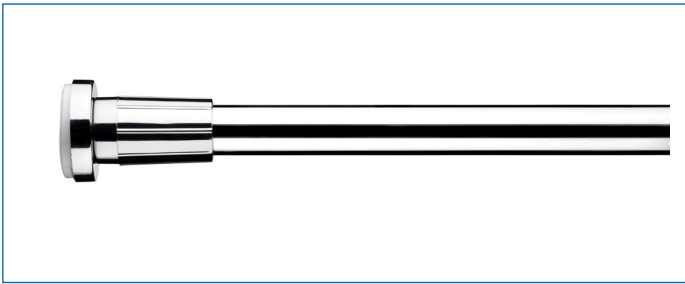

AD102000 & AD102022 8'6" SELF SUPPORTING TELESCOPIC ROD

ILLUSTRATED

AD102000 8'6" Self Supporting Telescopic Rod (Chrome)

CONFIGURATIONS

AD102022 8'6" Self Supporting Telescopic Rod (White)

MATERIAL

Aluminium
ABS

COLOURS

High Polish Chrome Plate

WEIGHT

N/A

PACKAGING

PET Box

FREQUENTLY USED APPLICATIONS

Residential

FEATURES

Bright anodised aluminium compact shower curtain rod.

Telescopic rod extends from 1100mm to 2600mm using a simple slide and twist lock action.

The unique screw action of the end buffer ensures an easy and secure installation.