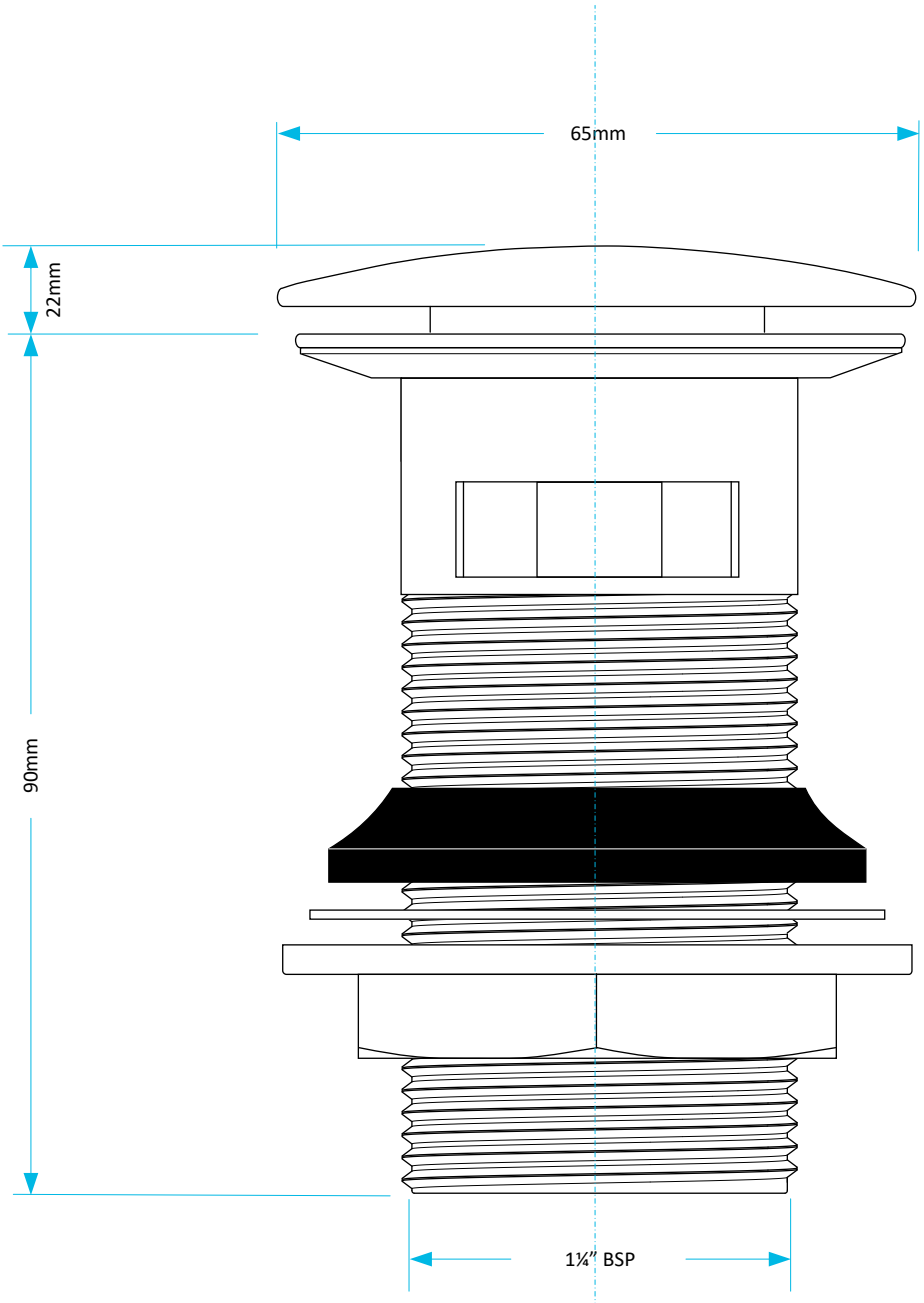

Technical Data Sheet

CODE: BW001/B

DESCRIPTION: Round Black Clicker Slotted Basin Waste

CATAGORY: Wastes

© Viva Sanitary
20/08/2021

DRAWN BY: RH

VERIFIED BY: AH