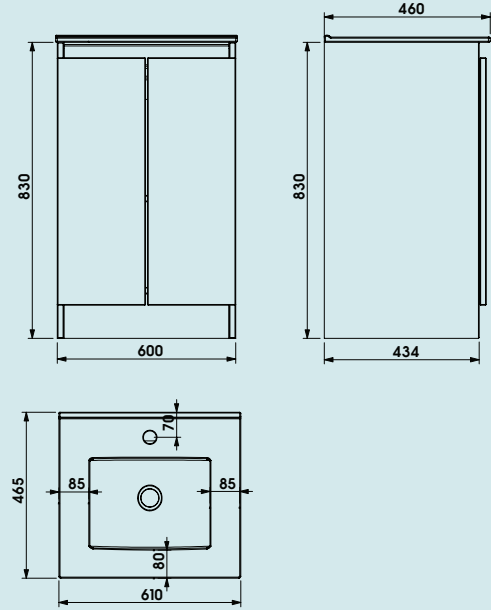

# 600mm Floorstanding Single Door Basin Unit With Ceramic Basin

Double Door  
Basin Unit  
**600**

Buying code: NL6BUFS (+ Colour code)

Diagrams not to scale.  
All dimensions in mm tolerance of +/- 2mm

### Door Style Options:

Newland

Unit Weight:	36.6kg
Depth of unit with doors open:	750mm
Width of unit with doors open:	840mm

95% of packaging is recyclable  
Check local recycling info for correct disposal