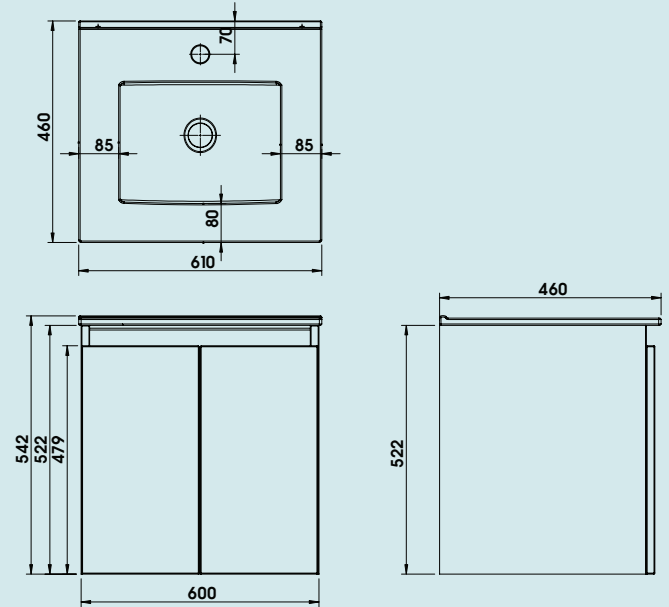

600mm Suspended Double Door Basin Unit With Ceramic Basin

Double Door
Basin Unit
600

Buying code: NL6BUDDOS (+ Colour code)

Diagrams not to scale.
All dimensions in mm tolerance of +/- 2mm

Specification:

- Available in 5 contemporary finishes
- Matching cabinet internals
- Exquisitely finished fascias & cabinet sides
- Pull to open soft-close doors
- Easy to adjust doors
- Ceramic basin
- Decorative aluminium top rail

66

87

04

67

14

Door Style Options:

Newland

Unit Weight:	27.98kg
Depth of unit with doors open:	750mm
Width of unit with doors open:	840mm