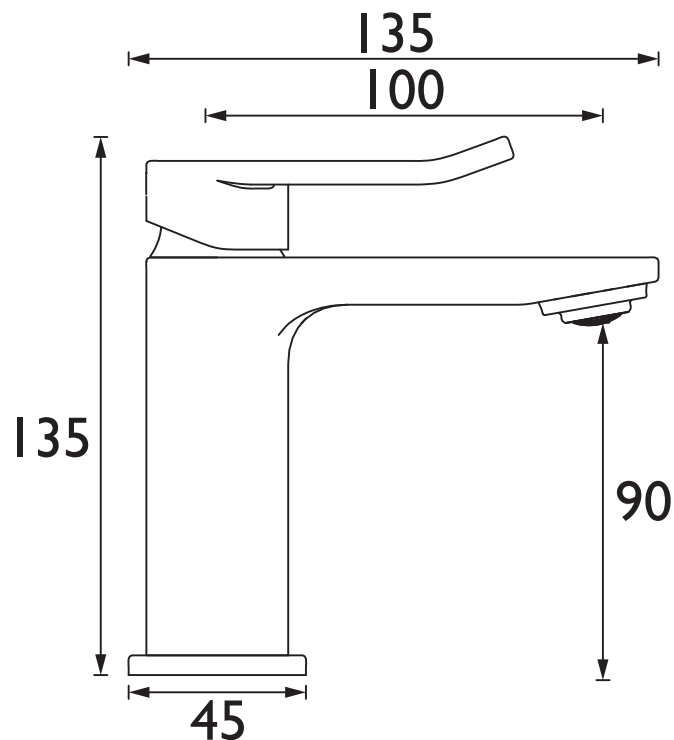

### Features:

- Eco Start technology saves energy by having cold water as the default central start position of the tap handle. Hot water is only activated when the tap lever is moved from the central position, so your boiler is not unnecessarily fired up.
- This tap has a flow regulator, which limits the flow of water to 5 litres per minute, reducing the amount of water you use.
- Long life ceramic cartridge for added durability and smooth control.
- Everything you need in the box including flexible tails and clicker waste so nothing to buy separately.
- On-trend brushed brass finish to make a statement in your bathroom.
- 10-year parts and 1 year labour guarantee for peace of mind.
- Also available in chrome and black.
- Co-ordinating Bathroom taps and Recess shower available.

### Specification

<b>Product Type:</b>	Bathroom Taps
<b>Main Construction Material:</b>	Brass
<b>Mount Type:</b>	Deck
<b>Handle Type:</b>	Loop
<b>Connection Inlet:</b>	1/2" BSP Flexible Tails
<b>Connection Outlet:</b>	M24 Coin Slot 5lpm Aerator
<b>Number of Tap Holes:</b>	1
<b>Valve/Cartridge Type:</b>	28mm Cold Start Upper Seal Cartridge
<b>Plumbing System Requirements:</b>	Suitable for all plumbing systems
<b>Minimum Dynamic Pressure (bar):</b>	0.5 bar
<b>Maximum Dynamic Pressure (bar):</b>	5 bar
<b>Maximum Hot Water Temperature °C:</b>	60°C
<b>Maximum Static Pressure (bar):</b>	10 bar
<b>Flow Type:</b>	Single
<b>Isolation Included:</b>	No

### Dimensions (measurements in mm)