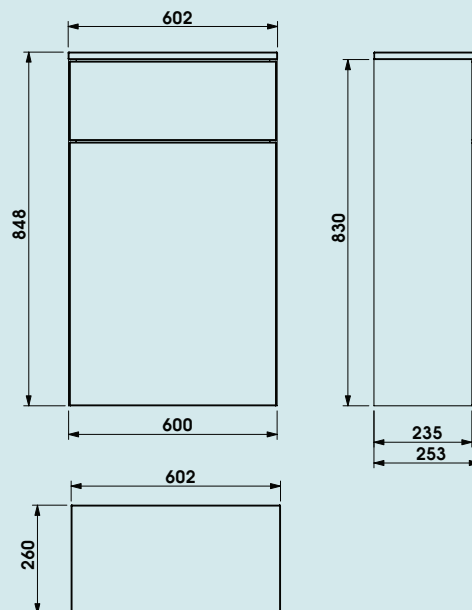

Buying code: NL6WCUIT (+ Colour code)

Diagrams not to scale.
All dimensions in mm tolerance of +/- 2mm

Specification:

- Available in 5 contemporary finishes
- Easy access clip off matching top panel
- Exquisitely finished fascias & cabinet sides

66

87

04

67

14

Front Style Options:

Newland

Unit Weight:	17.22kg
Depth of unit with doors open:	245mm
Width of unit with doors open:	600mm