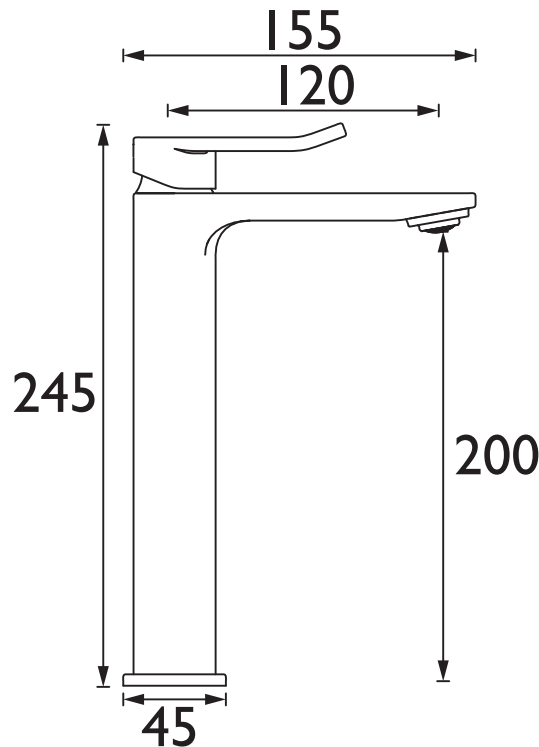

SAF ES TLBAS BB

SAFFRON Tap Range Saffron Eco start Tall Basin Mixer with Clicker Waste Brushed Brass

Features:

- Eco Start technology saves energy by having cold water as the default central start position of the tap handle. Hot water is only activated when the tap lever is moved from the central position, so your boiler is not unnecessarily fired up.
- This tap has a flow regulator, which limits the flow of water to 5 litres per minute, reducing the amount of water you use.
- Long life ceramic cartridge for added durability and smooth control.
- Everything you need in the box including flexible tails and clicker waste so nothing to buy separately.
- On-trend brushed brass finish to make a statement in your bathroom.
- 10-year parts and 1 year labour guarantee for peace of mind.
- Also available in chrome and black.
- Co-ordinating Bathroom taps and Recess shower available.

Product Certifications:

Specification

Product Type:	Bathroom Taps
Main Construction Material:	Brass
Mount Type:	Deck
Handle Type:	Loop
Connection Inlet:	1/2" BSP Flexible Tails
Connection Outlet:	M24 Coin Slot 5lpm Aerator
Number of Tap Holes:	1
Valve/Cartridge Type:	28mm Cold Start Upper Seal Cartridge
Plumbing System Requirements:	Suitable for all plumbing systems
Minimum Dynamic Pressure (bar):	0.5 bar
Maximum Dynamic Pressure (bar):	5 bar
Maximum Hot Water Temperature °C:	60°C
Maximum Static Pressure (bar):	10 bar
Flow Type:	Single
Isolation Included:	No

Dimensions (measurements in mm)

Flow Rates (l/min)

System Pressure (bar)	0.5	1	2	3	5
SAF ES TLBAS BB (mixed)	2.5	3.5	4.5	4.8	5.1

TECHNICAL
DATA
SHEET

BRISTAN

D1