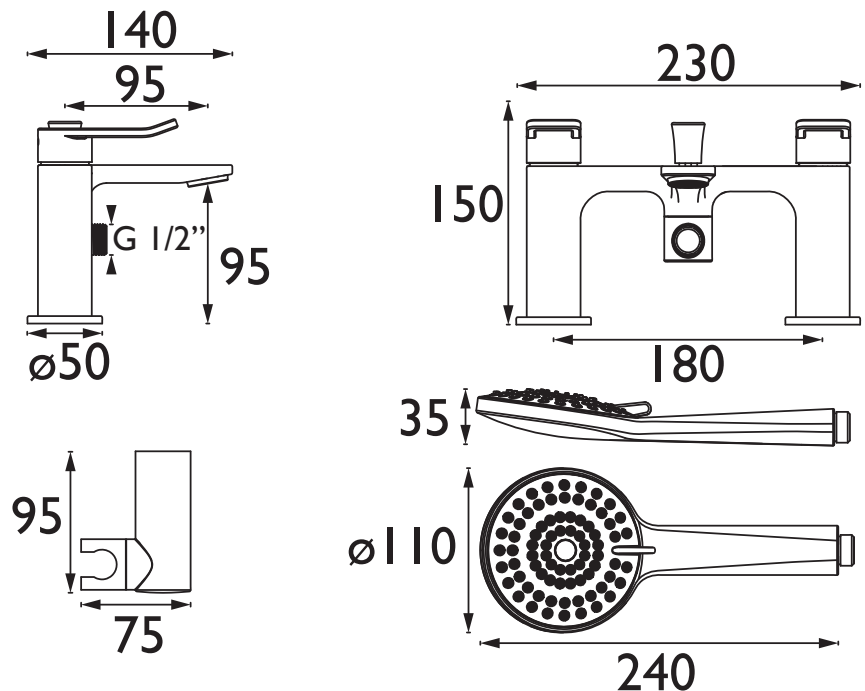

SAF BSM BLK

SAFFRON Tap Range Saffron Bath Shower Mixer Black

Specification

Product Type:	Bathroom Taps
Main Construction Material:	Brass
Mount Type:	Deck
Handle Type:	Loop
Connection Inlet:	3/4" BSP
Connection Outlet:	M24 Recessed Honeycomb Aerator
Number of Tap Holes:	2
Valve/Cartridge Type:	3/4" Short Stem Ceramic Disc Valve
Plumbing System Requirements:	Suitable for all plumbing systems
Minimum Dynamic Pressure (bar):	0.3 bar
Maximum Dynamic Pressure (bar):	5 bar
Maximum Hot Water Temperature °C:	60°C
Maximum Static Pressure (bar):	10 bar
Flow Type:	Single
Isolation Included:	No

Features:

- Long life 1/4 turn ceramic disc valves for added durability and smooth control.
- Robust metal fixing nut to secure the tap in place reducing the risk of loosening over time.
- On-trend matt black finish to make a statement in your bathroom.
- Rub clean handset - limescale and debris build-up is quickly and easily removed by rubbing a finger or a cloth over the nozzles.
- 10-year parts and 1 year labour guarantee for peace of mind.
- Also available in chrome and brushed brass.
- Co-ordinating Bathroom taps and Recess shower available.

Product Certifications:

Dimensions (measurements in mm)

Flow Rates (l/min)

System Pressure (bar)	0.3	0.5	1	2	3	5
Through Bath Filler (mixed)	9.6	15.8	23.4	33.4	40.7	52.5
Through Handset (mixed)	3.9	5.1	7.5	11	14	18.6