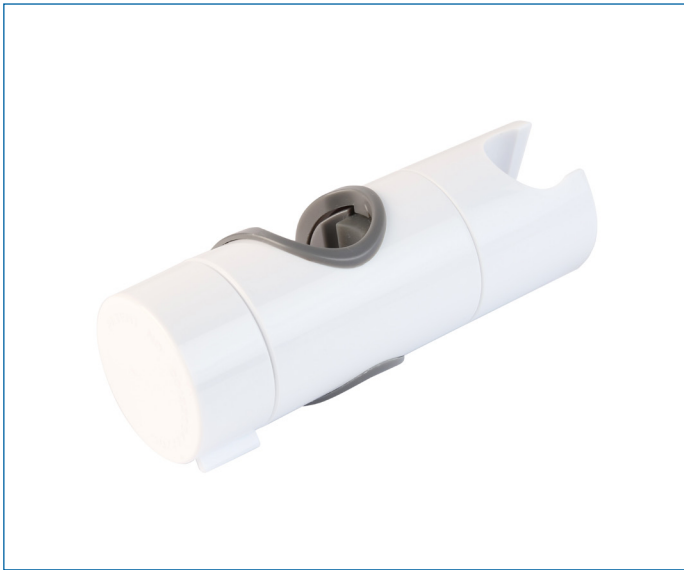

AM710122

UNIVERSAL RISER RAIL SLIDER

ILLUSTRATED

AM710122 - Universal Riser Rail Slider

CONFIGURATIONS

AM710141 - Universal Riser Rail Slider
(Chrome)

MATERIAL

ABS

COLOURS

AM710122 = White

AM710141 = Chrome

WEIGHT

77g

PACKAGING

N/A

FREQUENTLY USED APPLICATIONS

Residential

Hotels

FEATURES

Adjustable to fit riser rails from 18 - 25mm diameter.

Easy to fit without the need to remove the existing riser rail.

Standard adjustable hose conical holder.

CARE AND MAINTENANCE