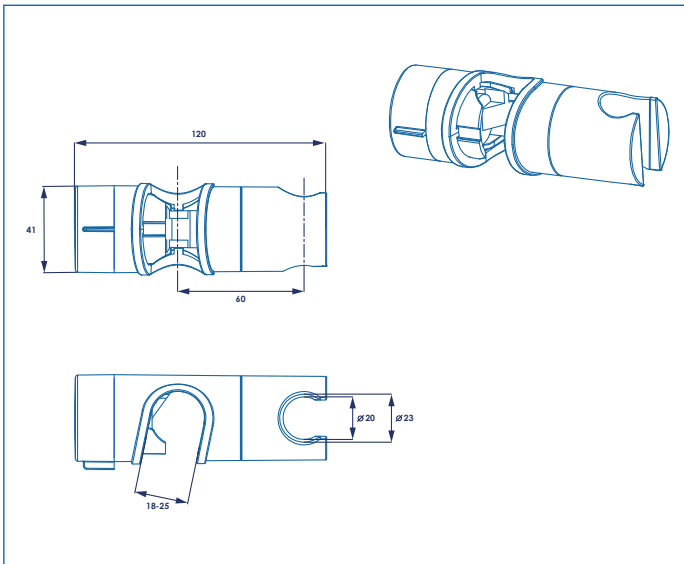

GUARANTEE

Consumer Statutory Rights Apply

Tel: +44 (0) 1264 365881
Fax: +44 (0) 1264 356437
Email: info@croydex.co.uk
Web: www.croydex.com

Printed material, designs and packaging are protected by copyright and design right.

Date Created:07/02/2018 | REV 001