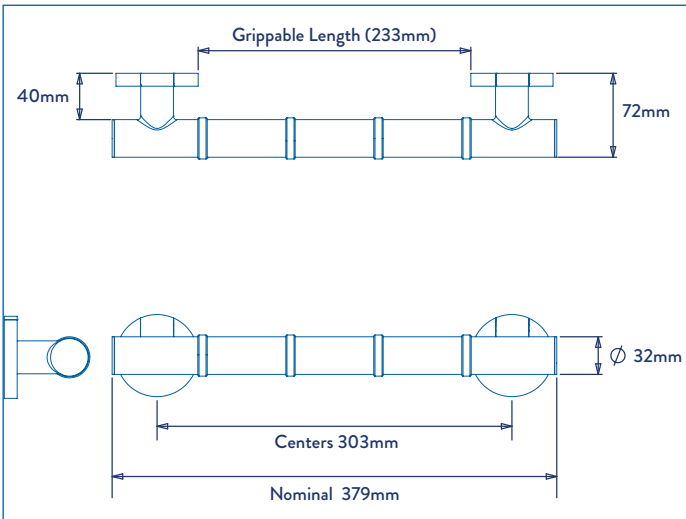

AP530541

380MM GRAB 'N' GRIP STRAIGHT GRAB BAR

ILLUSTRATED

AP530541 380mm Grab 'N' Grip Straight Grab Bar

CONFIGURATIONS

MATERIAL

ABS
TPR
Mild Steel (Zinc Plated Passivate)
Zinc Die Cast

COLOURS

Steel Core For Added Strength.
Grips Stop Wet Hands Slipping.
Provides Confidence and Stability.
32mm Diameter For Secure Grip.
Concealed Fixings.
Fixings Not Included.

CARE AND MAINTENANCE

Clean Surfaces With A Damp Cloth and Wipe Dry Using A Soft Cloth.
Do Not Use Chemical or Abrasive Cleaners As These May Damage The Surface Finish.