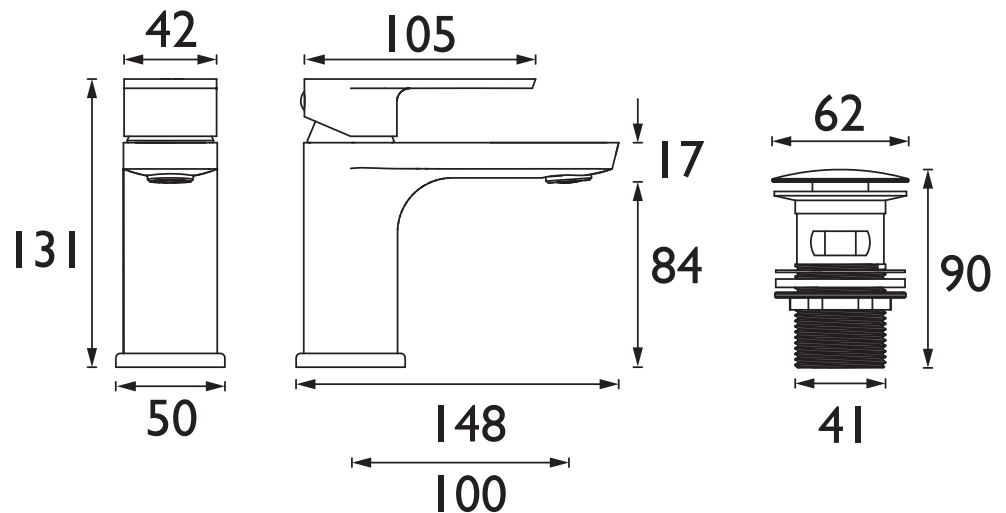

NAP BAS C

NAPOLI Tap Range Napoli Basin Mixer with Clicker Waste

Features:

- This tap has a flow regulator, which limits the flow of water to 5 litres per minute, reducing the amount of water you use.
- Long life ceramic cartridge for added durability and smooth control.
- Everything you need in the box including flexible tails and clicker waste so nothing to buy separately.
- A hard-wearing, flawless, scratch resistant chrome finish that lasts for years. Salt spray tested to ensure added durability.
- 10-year parts and 1 year labour guarantee for peace of mind.
- Co-ordinating Bathroom taps available.

Product Certifications:

Specification

Product Type:	Bathroom Taps
Main Construction Material:	Brass
Mount Type:	Deck
Handle Type:	Lever
Connection Inlet:	M10 1/2" BSP Flexible Tails
Connection Outlet:	M24 Coin Slot Aerator 5lpm
Number of Tap Holes:	1
Valve/Cartridge Type:	35mm Single Lever Cartridge
Plumbing System Requirements:	Suitable for all plumbing systems
Minimum Dynamic Pressure (bar):	0.5 bar
Maximum Dynamic Pressure (bar):	5 bar
Maximum Hot Water Temperature °C:	60°C
Maximum Static Pressure (bar):	10 bar
Flow Type:	Single
Isolation Included:	No

Dimensions (measurements in mm)

Flow Rates (l/min)

System Pressure (bar)	0.5	1	2	3	5
NAP BAS C (mixed)	3.1	4.1	4.6	4.5	4.6

TECHNICAL
DATA
SHEET

BRISTAN

D2