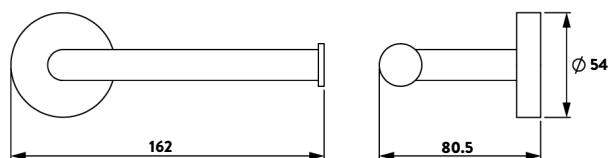

### CARE AND MAINTENANCE

Clean surfaces with a damp cloth and wipe dry using a soft cloth. Do not use chemical or abrasive cleaners as these may damage the surface finish.

Dimensions: H54mm x W162mm x D80.5mm