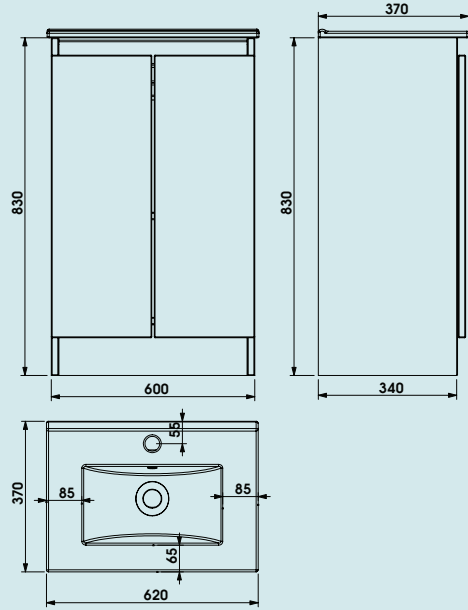

# 600mm Slimline Floorstanding Single Door Basin Unit With Ceramic Basin

Double Door  
Basin Unit  
**600**

Buying code: NLSL6BUFS (+ Colour code)

Diagrams not to scale.  
All dimensions in mm tolerance of +/- 2mm

### Door Style Options:

Newland

Unit Weight:	30.6kg
Depth of unit with doors open:	670mm
Width of unit with doors open:	840mm

95% of packaging is recyclable  
Check local recycling info for correct disposal