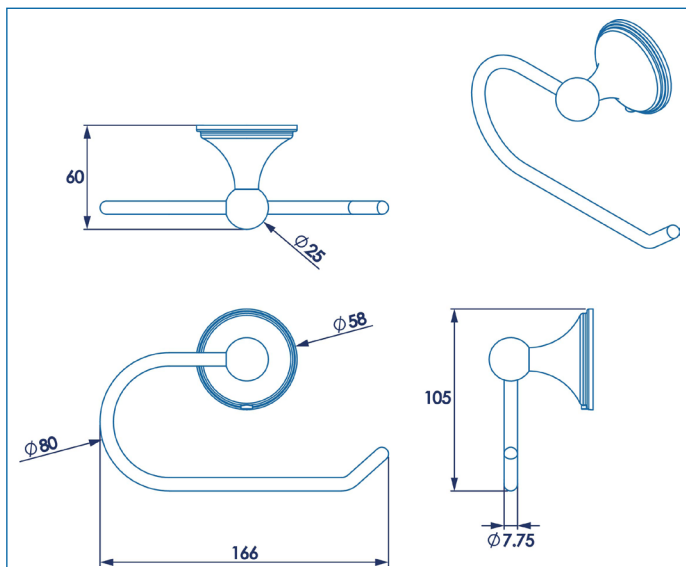

GUARANTEE

Consumer Statutory Rights Apply

Tel: +44 (0) 1264 365881
Fax: +44 (0) 1264 356437
Email: info@croydex.co.uk
Web: www.croydex.com

Printed material, designs and packaging are protected by copyright and design right.

Date Created:09/01/18 | REV 001