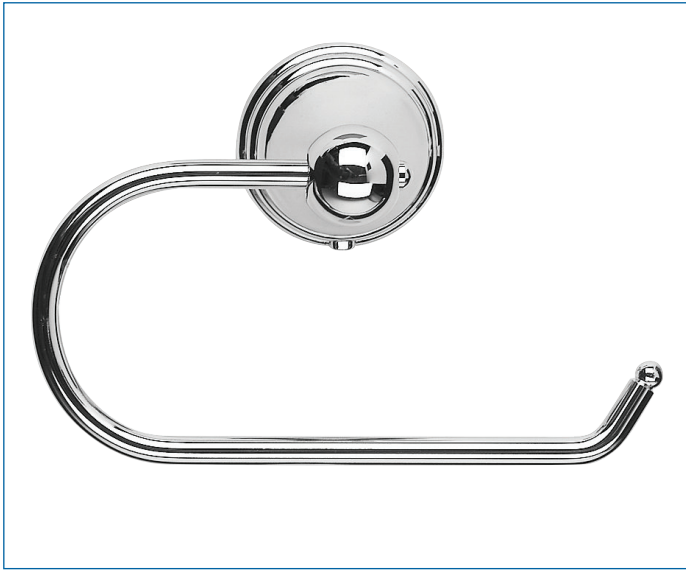

QM201141 WESTMINSTER TOILET ROLL HOLDER

ILLUSTRATED

QM201141 Westminster Toilet Roll Holder

CONFIGURATIONS

MATERIAL

Zinc Die Cast wall bracket
Mild Steel arm

COLOURS

High Polish Chrome Plate

WEIGHT

N/A

PACKAGING

N/A

FREQUENTLY USED APPLICATIONS

Residential
Hotels

FEATURES

Durable zinc alloy construction.
High quality chrome plated finish.
Concealed fixings.
All fixings included.