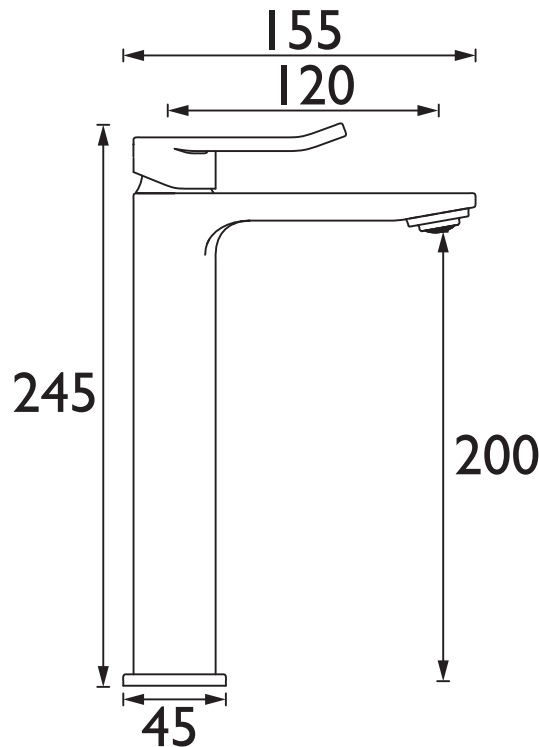

SAF ES TLBAS BLK

SAFFRON Tap Range Saffron Eco start Tall Basin Mixer with Clicker Waste Black

Features:

- Eco Start technology saves energy by having cold water as the default central start position of the tap handle. Hot water is only activated when the tap lever is moved from the central position, so your boiler is not unnecessarily fired up.
- This tap has a flow regulator, which limits the flow of water to 5 litres per minute, reducing the amount of water you use.
- Long life ceramic cartridge for added durability and smooth control.
- Everything you need in the box including flexible tails and clicker waste so nothing to buy separately.
- On-trend matt black finish to make a statement in your bathroom or WC.
- 10-year parts and 1 year labour guarantee for peace of mind.
- Also available in chrome and brushed brass.
- Co-ordinating Bathroom taps and Recess shower available.

Product Certifications:

Specification

Product Type:	Bathroom Taps
Main Construction Material:	Brass
Mount Type:	Deck
Handle Type:	Loop
Connection Inlet:	1/2" BSP Flexible Tails
Connection Outlet:	M24 Coin Slot 5lpm Aerator
Number of Tap Holes:	1
Valve/Cartridge Type:	28mm Cold Start Upper Seal Cartridge
Plumbing System Requirements:	Suitable for all plumbing systems
Minimum Dynamic Pressure (bar):	0.5 bar
Maximum Dynamic Pressure (bar):	5 bar
Maximum Hot Water Temperature °C:	60°C
Maximum Static Pressure (bar):	10 bar
Flow Type:	Single
Isolation Included:	No

Dimensions (measurements in mm)

Flow Rates (l/min)

System Pressure (bar)	0.5	1	2	3	5
SAF ES TLBAS BLK (mixed)	2.5	3.5	4.5	4.8	5.1

TECHNICAL
DATA
SHEET

BRISTAN

D1