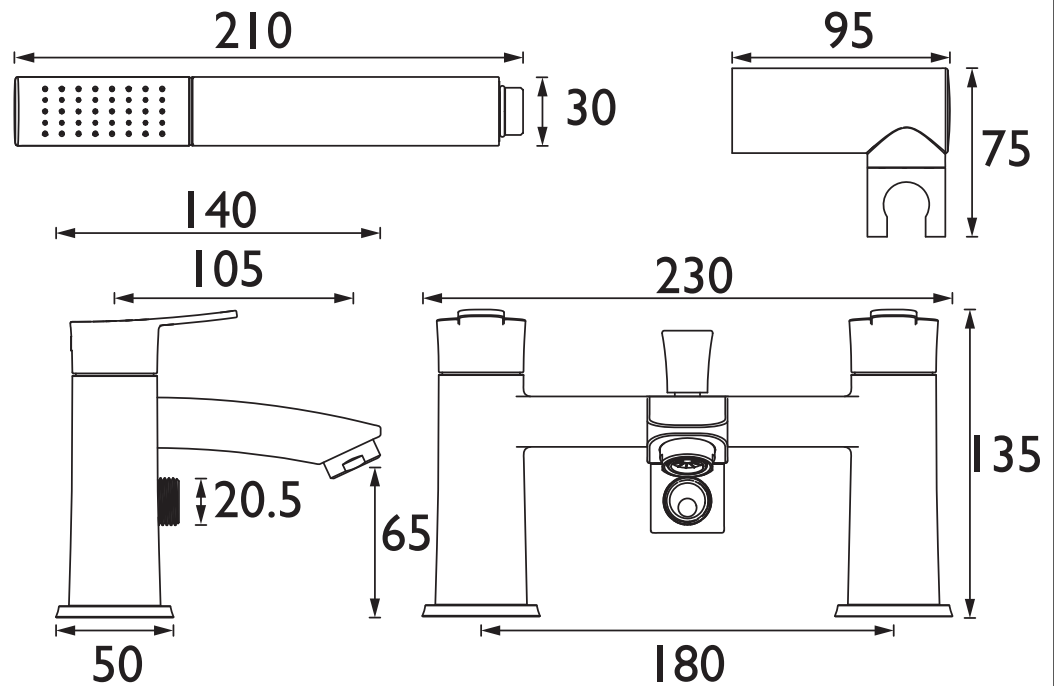

### Specification

<b>Product Type:</b>	Bathroom Taps
<b>Main Construction Material:</b>	Brass
<b>Mount Type:</b>	Deck
<b>Handle Type:</b>	Paddle Lever
<b>Connection Inlet:</b>	3/4" BSP
<b>Connection Outlet:</b>	Housed M24 Aerator
<b>Number of Tap Holes:</b>	2
<b>Valve/Cartridge Type:</b>	3/4" Short Stem Ceramic Disc Valve
<b>Plumbing System Requirements:</b>	Suitable for all plumbing systems
<b>Minimum Dynamic Pressure (bar):</b>	0.3 bar
<b>Maximum Dynamic Pressure (bar):</b>	5 bar
<b>Maximum Hot Water Temperature °C:</b>	60°C
<b>Maximum Static Pressure (bar):</b>	10 bar
<b>Flow Type:</b>	Single
<b>Isolation Included:</b>	No

### Dimensions (measurements in mm)