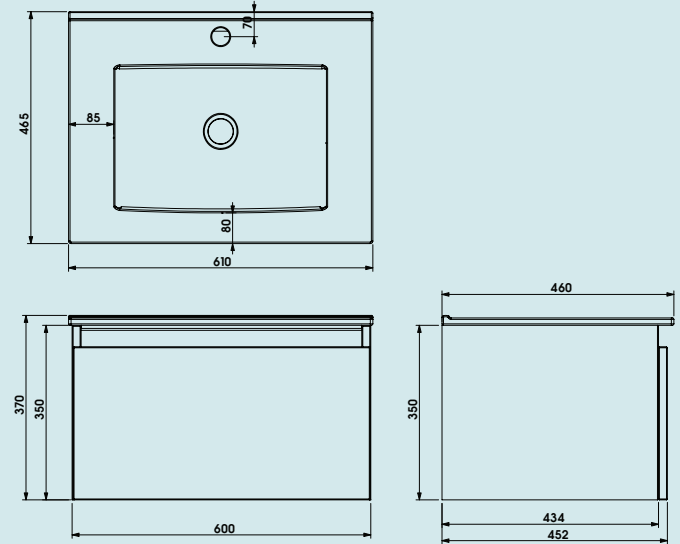

600mm Suspended Single Drawer Basin Unit With Ceramic Basin

Single Drawer
Basin Unit
600

Buying code: NL6BUSDRWS (+ Colour code)

Diagrams not to scale.
All dimensions in mm tolerance of +/- 2mm

Specification:

Unit Weight:	28.4kg
Depth of unit with doors open:	730mm
Width of unit with doors open:	600mm

95% of packaging is recyclable
Check local recycling info for correct disposal