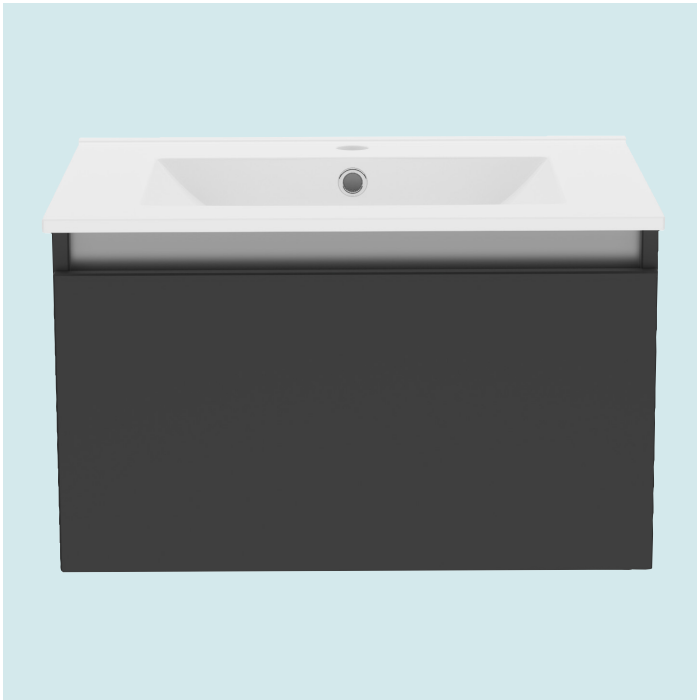

600mm Suspended Single Drawer Basin Unit With Ceramic Basin

Single Drawer
Basin Unit
600

Buying code: NL6BUSDRWS (+ Colour code)

Diagrams not to scale.
All dimensions in mm tolerance of +/- 2mm

Specification:

- Available in 5 contemporary finishes
- Anthracite drawer internals
- Exquisitely finished fascias & cabinet sides
- Pull to open soft-close drawers
- Easy to adjust drawers
- Ceramic basin
- Decorative aluminium top rail

Introducing the Newland Modular range - a sleek, contemporary unit that effortlessly combines form and function. With its striking design and attention to detail, this beautiful modular unit not only brings style and storage to any bathroom but also enhances the overall ambience. Elevate your bathroom to new heights of sophistication with the Newland Modular range.

Unit Weight:	28.4kg
Depth of unit with doors open:	730mm
Width of unit with doors open:	600mm

95% of packaging is recyclable
Check local recycling info for correct disposal