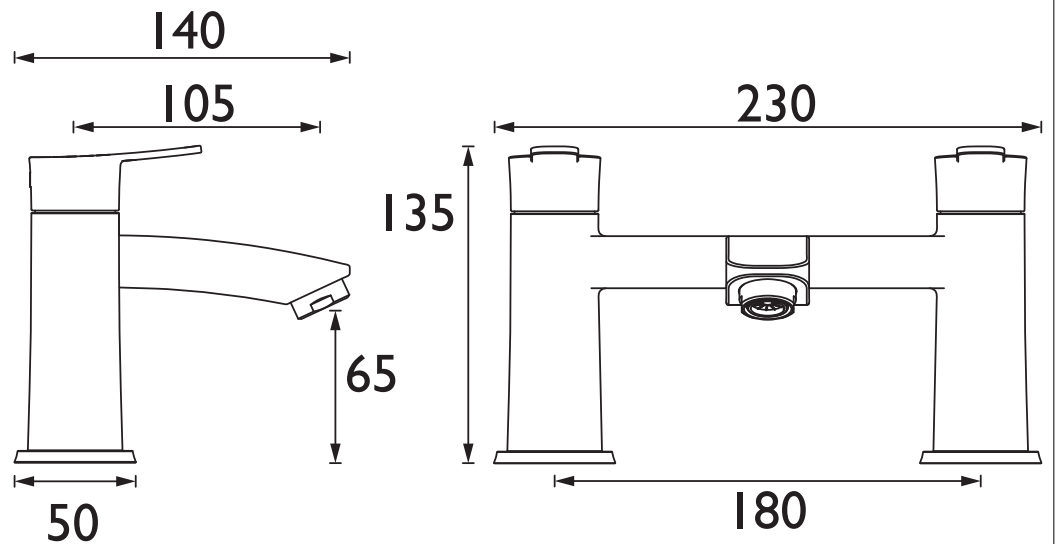

### Specification

<b>Product Type:</b>	Bathroom Taps
<b>Main Construction Material:</b>	Brass
<b>Mount Type:</b>	Deck
<b>Handle Type:</b>	Paddle Lever
<b>Connection Inlet:</b>	3/4" BSP
<b>Connection Outlet:</b>	Housed M24 Aerator
<b>Number of Tap Holes:</b>	2
<b>Valve/Cartridge Type:</b>	3/4" Short Stem Ceramic Disc Valve
<b>Plumbing System Requirements:</b>	Suitable for all plumbing systems
<b>Minimum Dynamic Pressure (bar):</b>	0.2 bar
<b>Maximum Dynamic Pressure (bar):</b>	5 bar
<b>Maximum Hot Water Temperature °C:</b>	60°C
<b>Maximum Static Pressure (bar):</b>	10 bar
<b>Flow Type:</b>	Single
<b>Isolation Included:</b>	No

### Dimensions (measurements in mm)