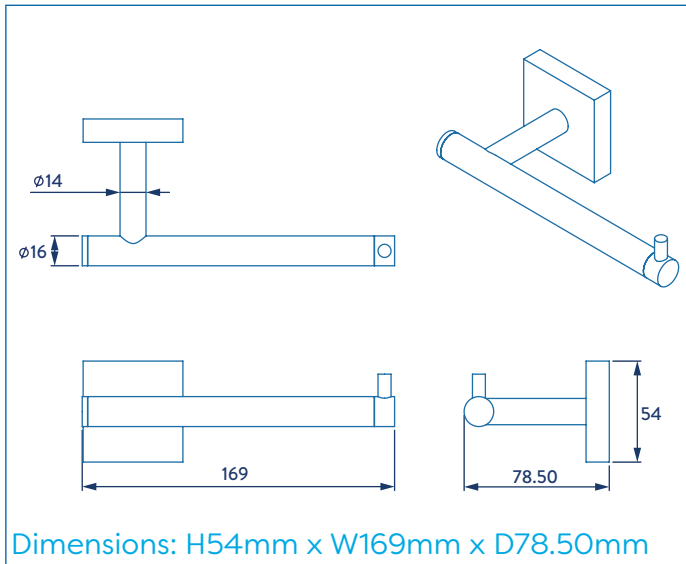

MATERIAL

Zinc Die cast

COLOURS

High Polish Chrome Plate

WEIGHT

N/A

PACKAGING

N/A

FREQUENTLY USED APPLICATIONS

Residential

Hotels

FEATURES

Durable zinc alloy construction.

High quality chrome plated finish.

Glue or screw fix Flexi-Fix™ mounting system.

All fixings included.

CARE AND MAINTENANCE

Clean surfaces with a damp cloth and wipe dry using a soft cloth.

Do not use chemical or abrasive cleaners as these may damage the surface finish.

GUARANTEE

Consumer Statutory Rights Apply