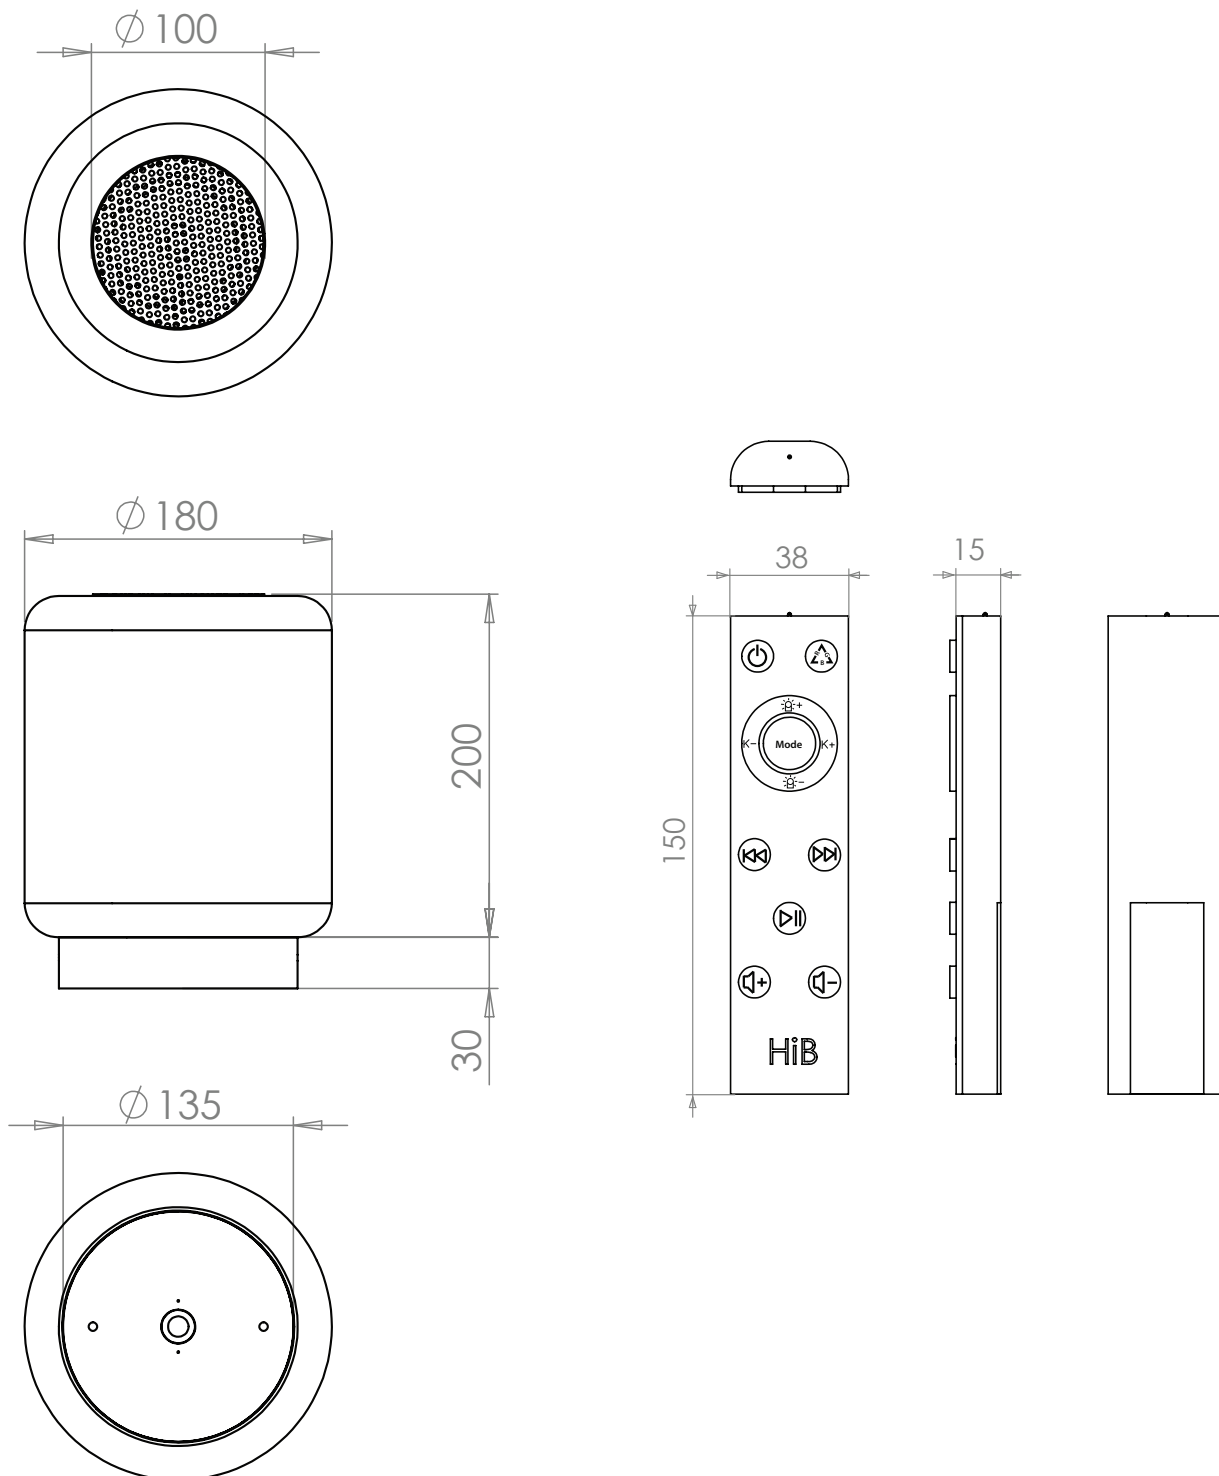

HiB recommend you receive the product before commencing with installation as all sizes and measurements are approximate.
HiB try and ensure all measurements are as accurate as possible.
In the interest of continuous product development, HiB reserves the right to alter specification as necessary. E & OE.

Rhythm

Art no. 0710

Electrical Safety Information

HiB recommends that all electrical bathroom products should only be fitted by a suitably qualified, Part P registered electrician in accordance with current IEE regulations.

Ensure mains power supply is switched off before starting installation.

Before drilling, ensure there are no hidden cables or pipes in the wall.