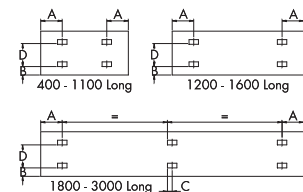

All dimensions in mm.

All dimensions in mm.

Height	300	450	500	600	700
A	65	65	65	65	65
B	119	99	99	99	99
C	-	269	319	419	519
D	153	303	333	453	553
E	185	335	385	485	585

T11, T21 & T22 Lug Positions

All dimensions in mm.

Panel Height D	mm	mm
300	155	
450	305	
600	455	
700	555	

T21 & T22	Dimensions	mm	T11	Dimensions	mm
A	133		A 400mm	117	
B	60		A 500 - 3000mm	150	
			B 400 - 3000mm	60	
			C 1800 - 3000mm	17	