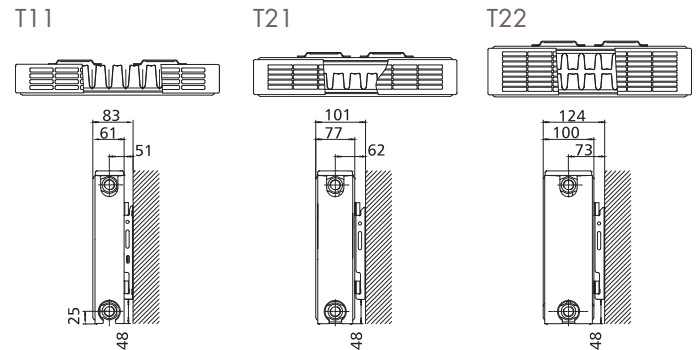

Henrad (UK) Limited, Marriott Road,
Mexborough, South Yorkshire S64 8BN.
Telephone: 0844 543 6200 Facsimile: 0844 543 6300

www.henrad.co.uk

Henrad Compact

Wall Mounting Information

All dimensions in mm.

Mounting Bracket Information

All dimensions in mm.

All dimensions in mm.

Height	300	450	500	600	700
A	65	65	65	65	65
B	119	99	99	99	99
C	-	269	319	419	519
D	153	303	333	453	553
E	185	335	385	485	585

T11, T21 & T22 Lug Positions

All dimensions in mm.

Panel Height D	mm	mm
300	155	
450	305	
600	455	
700	555	

T21 & T22	Dimensions	mm	T11	Dimensions	mm
A	133		A 400mm	117	
B	60		A 500 - 3000mm	150	
			B 400 - 3000mm	60	
			C 1800 - 3000mm	17	