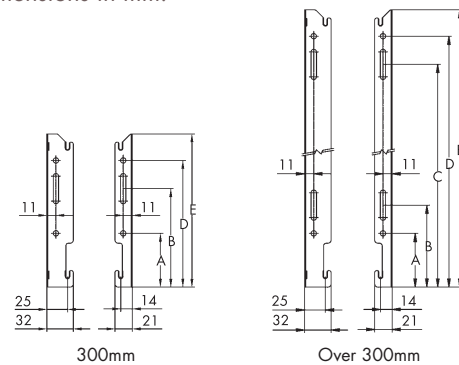

Henrad (UK) Limited, Marriott Road,
Mexborough, South Yorkshire S64 8BN.
Telephone: 0844 543 6200 Facsimile: 0844 543 6300

www.henrad.co.uk

Henrad Compact

Wall Mounting Information

All dimensions in mm.

Mounting Bracket Information

All dimensions in mm.

All dimensions in mm.

Height	300	450	500	600	700
A	65	65	65	65	65
B	119	99	99	99	99
C	-	269	319	419	519
D	153	303	333	453	553
E	185	335	385	485	585

T11, T21 & T22 Lug Positions

All dimensions in mm.

Panel Height D	mm	mm
300	155	
450	305	
600	455	
700	555	

T21 & T22	Dimensions	mm	T11	Dimensions	mm
A	133		A 400mm	117	
B	60		A 500 - 3000mm	150	
			B 400 - 3000mm	60	
			C 1800 - 3000mm	17	