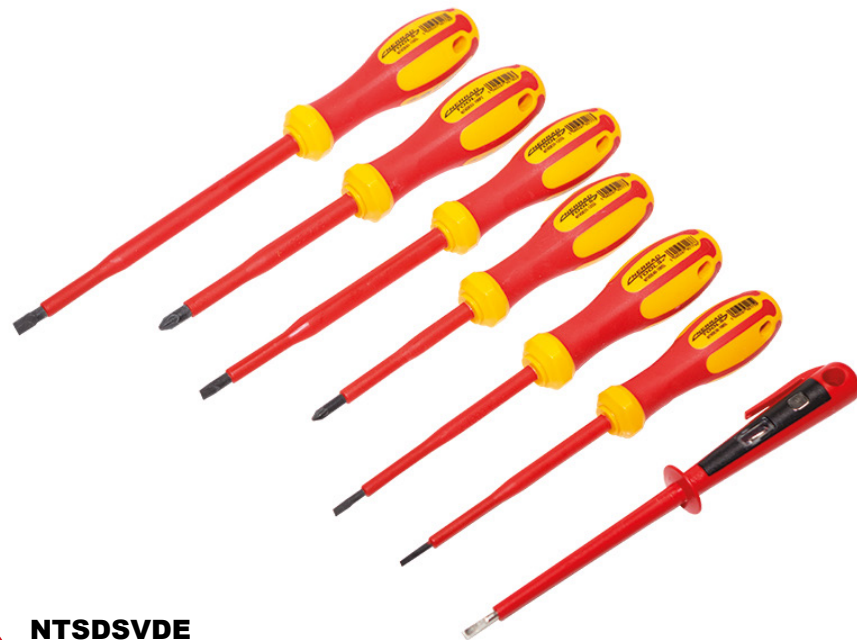

**NTSDS1**  
**6 PIECE SCREWDRIVER SET**  
ProGrip 6 piece screwdriver set featuring: Ergonomically shaped, dual component handles. Premium quality Chrome Vanadium Molybdenum blades. Precision machined tips. Tip type marking for easy identification.

**Set Contains:**  
PZ: 1x80, 2x100, Slotted: 3.0x100, 4.0x100, 5.5x125, 6.5x150

**NTSDSXLR**  
**2 PIECE XTRA LONG REACH SCREWDRIVER SET 400MM**

ProGrip 2 piece long reach screwdriver set featuring: Ergonomically shaped, dual component handles. Premium quality Chrome Vanadium Molybdenum blades. Precision machined tips. Tip type marking for easy identification.

**Set Contains:**  
PZ: 2x300, Slotted 6.5x300

**NTSDSVDE**  
**7 PIECE SCREWDRIVER SET VDE FULLY INSULATED 1000V**

ProGrip VDE Insulated 7 piece screwdriver set featuring: Ergonomically shaped, dual component handles. Premium quality Chrome Vanadium Molybdenum blades. Precision machined tips. Tip type marking for easy identification. Each tool individually tested to 10,000 Volts to DIN EN60900, IEC norms. VDE Approved for safe use up to 1000v.

**Set Contains:** PZ: 1x80, 2x100, Slotted: 3.0x100, 4.0x100, 5.5x125, 6.5x150  
Mainstester: 2.5mm

**Precision machined tips**

**Ergonomically shaped dual component handles**

**Soft grip rubber handle for extra turning power and comfort**