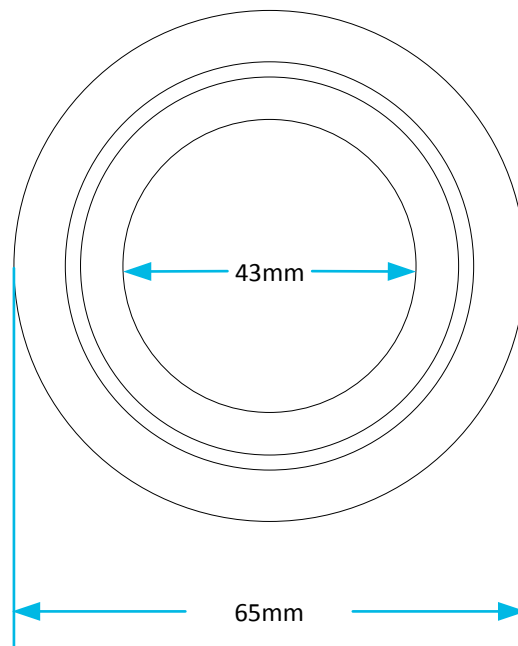

# Technical Data Sheet

© Viva Sanitary  
18/08/2015

Code:

**SKY095**

Description:

**Skylo Flush Valve Seal**